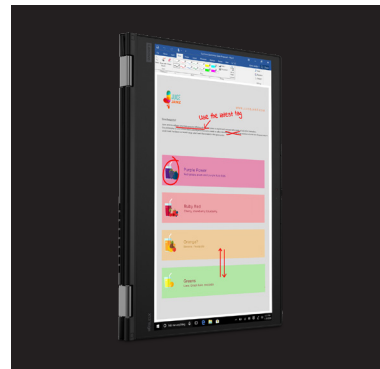

EASY ON THE EYES

Among its many display options, the ThinkPad X13 Yoga offers a brighter, 500nit FHD PrivacyGuard with PrivacyAlert screen¹, which helps you see more with less strain while also stopping data thieves in their tracks. Other options include a 4K/UHD OLED with Dolby Vision™ for truly brilliant color and an FHD IPS on-cell touch display for optimal battery life.²

flexibility

The ThinkPad X13 Yoga accommodates any working style with its 360-hinge that easily transitions between multiple modes—laptop, tablet, tent, and stand.

mobility

The ThinkPad X13 Yoga helps you stay connected on-the-go with WiFi 6 as well as LTE CAT9 and 16 capability.

security

Enhanced ThinkShield features, ThinkShutter, and an improved PrivacyGuard screen¹ keep your machine and your data secure.

¹Optional

²Based on testing with MobileMark 2014. Battery life varies significantly with settings, usage, and other factors.